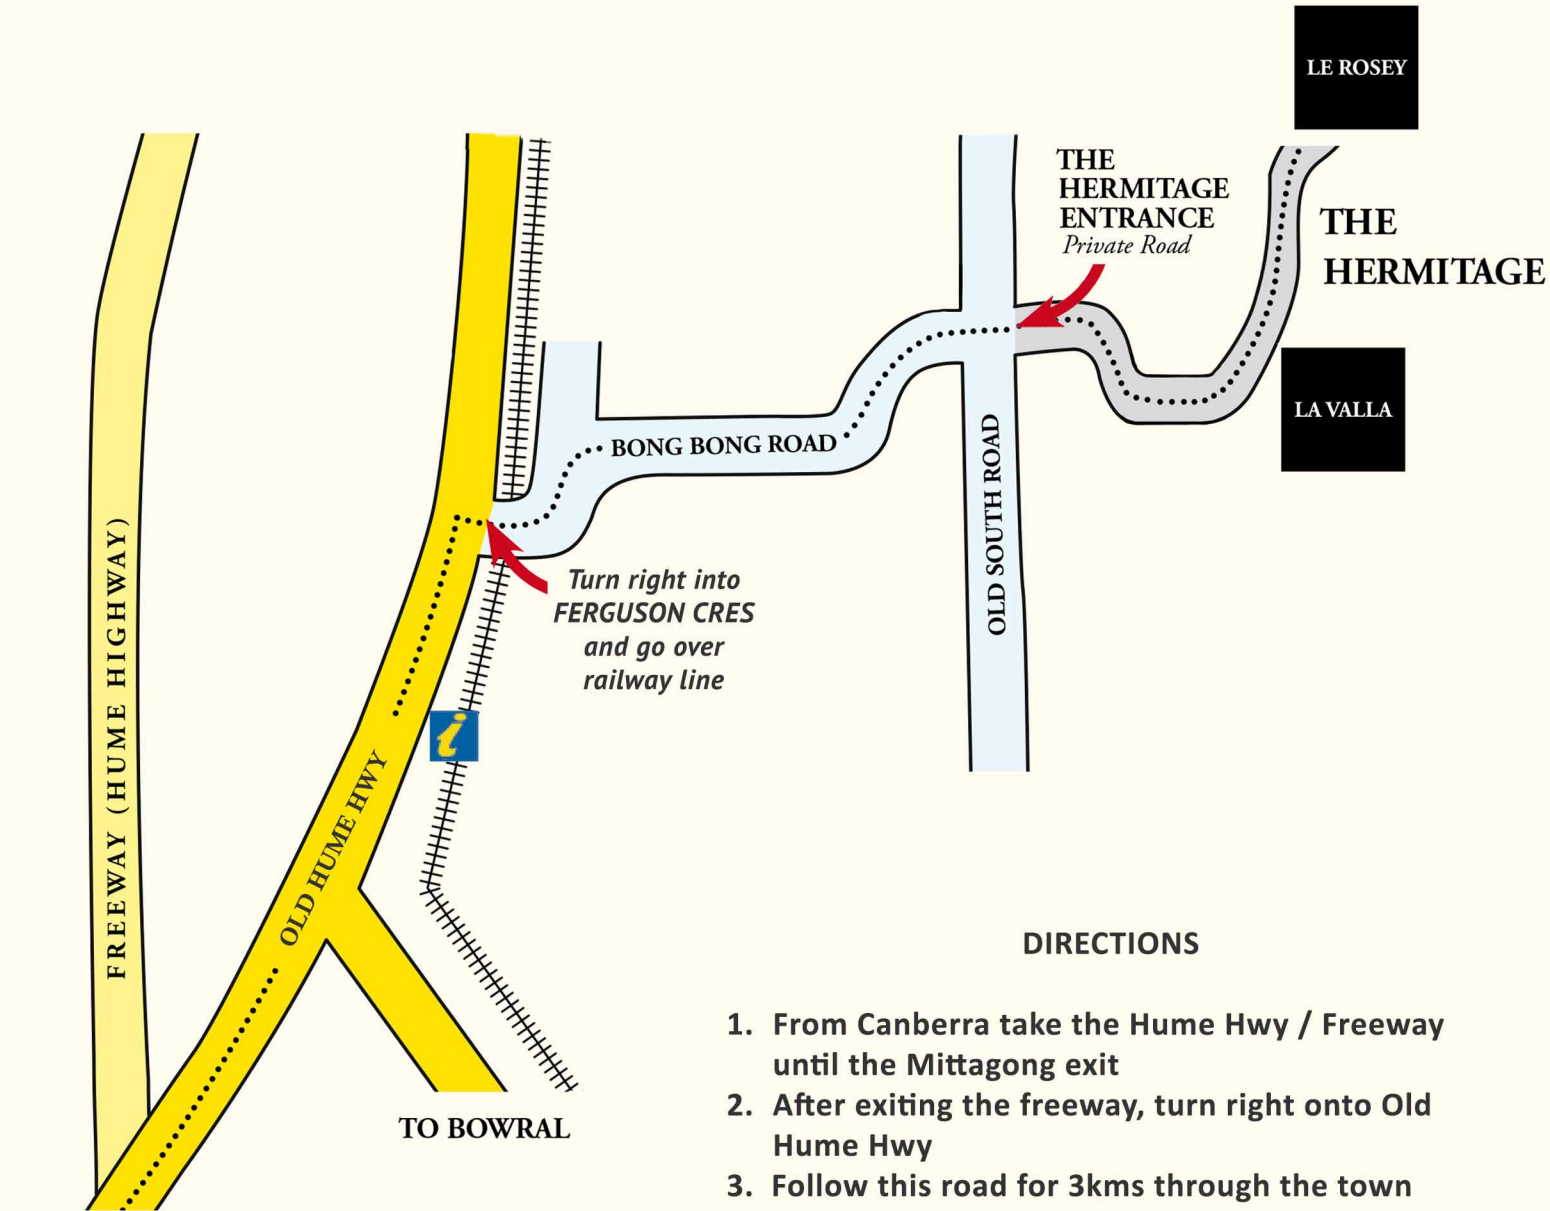

DIRECTIONS FROM CANBERRA

DIRECTIONS

1. From Canberra take the Hume Hwy / Freeway until the Mittagong exit
2. After exiting the freeway, turn right onto Old Hume Hwy
3. Follow this road for 3kms through the town centre and continue for another 2 kms until Ferguson Crescent
4. Turn right into Ferguson Crescent
4. Turn right into Bong Bong Road and follow until T-intersection with Old South Rd (STOP sign)
6. Proceed straight ahead into the property (property clearly sign-posted)